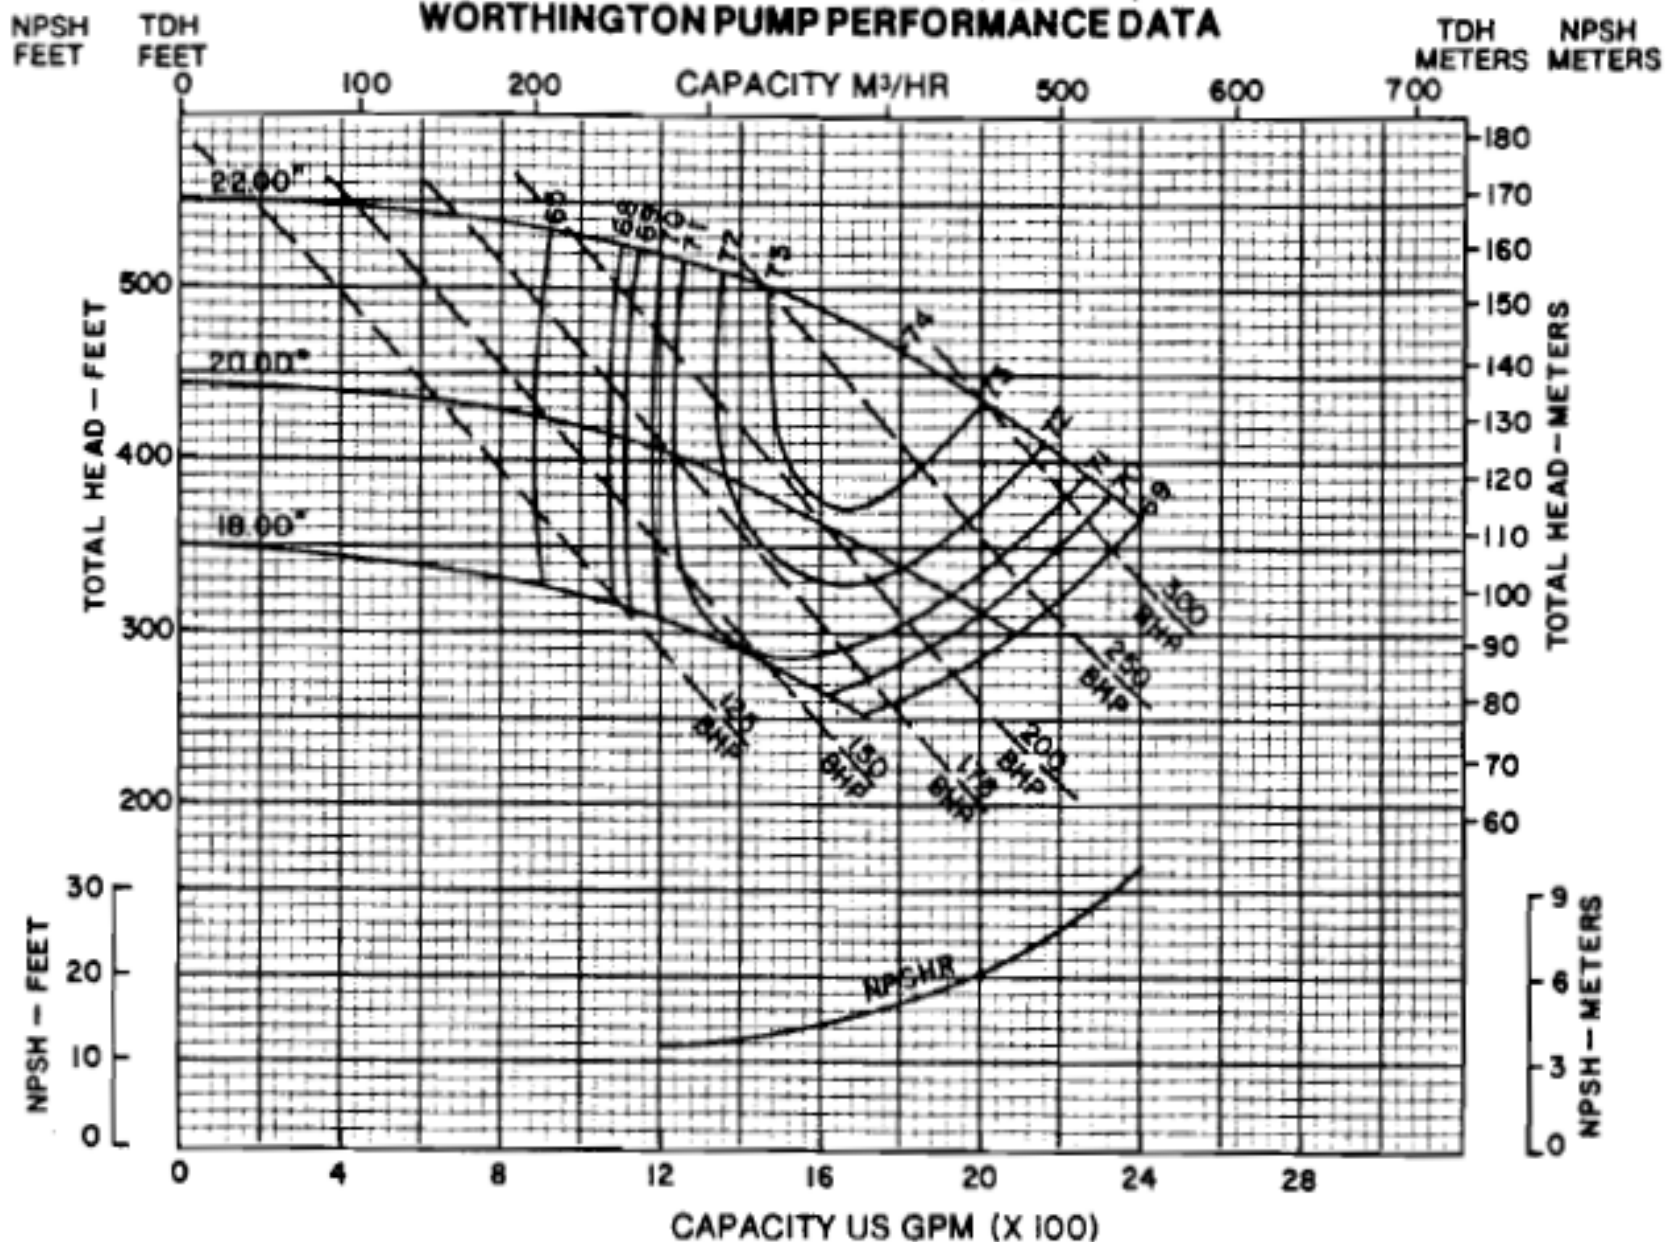

WORTHINGTON PUMP PERFORMANCE DATA

MODEL	SIZE	RPM	CURVE NO.	MAX. SOLIDS
5 LN - 22	IMPELLER-B	1775	ER - 3994	